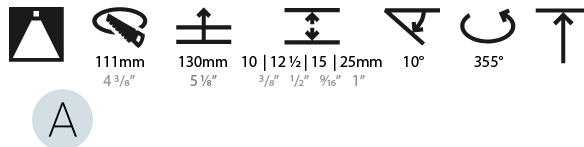

ELECTRICAL

Lamp Type: LED (Zhaga Standard)
Input Wattage (W): 15.5
Total Output Wattage (W): 14.5
Dimming: Tri-Mode (Non-Dimming and Phase Dimming (120Vac only) and 0-10V Dimming)
Driver Included: No
Driver Location: Recessed Housing
Driver Type: Constant Current - Universal
Driver Class: Class 2
Housing: See components
Input Voltage (V): 120 - 277
Constant Current (MA): 500

LED

Number of LEDs: 1
Color Temperature (°K): 2700 / 3000 / 3500 / 4000
Max. Delivered Lumen (lm): 940 / 980 / 1029 / 1050
Nominal Lumen (lm): 1386 / 1438 / 1511 / 1542
CRI: >90 CRI
Efficiency (%): 87.9 / 88.4 / 87.9
Lamp Life (hrs): 50000
Upon Request: RGB-W Tunable White Special Color Temperature Special LED

OPTICAL

Reflector°: 20 / 40 / 60
Adjustability: Rotational 355°; Tilt 10°
Upon Request: Special Beam Angles

RATINGS AND CERTIFICATIONS

Zaneen Group Inc. © 2024, T 1800-388-3382, F 416-247-9319, www.zaneen.com
Certified By: Certified for North American Standards
Available for International specifications by adding "INT" at the end of the existing Model #. For assistance on 'custom' specifications, contact zteam@zaneen.com.
IP Rating: IP20
If a conflict occurs to supply the best product, we reserve the right to change specifications or materials without notice. The most recent specification sheets are found at zaneen.com