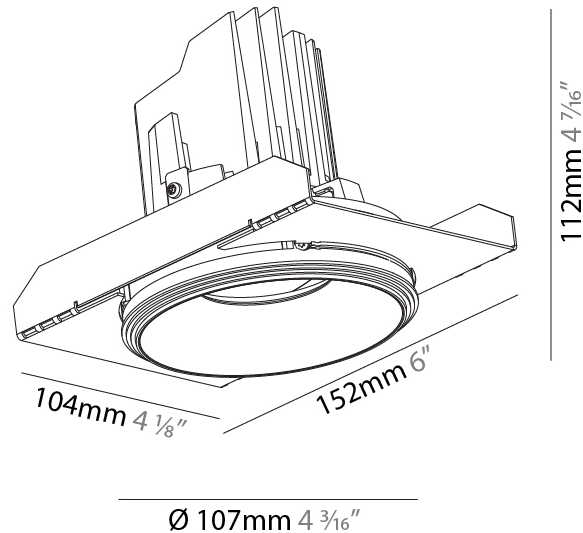

ELECTRICAL

Lamp Type: LED (Zhaga Standard)
Input Wattage (W): 15.5
Total Output Wattage (W): 14.5
Dimming: Tri-Mode (Non-Dimming and Phase Dimming (120Vac only) and 0-10V Dimming)
Driver Included: No
Driver Location: Recessed Housing
Driver Type: Constant Current - Universal
Driver Class: Class 2
Housing: See components
Input Voltage (V): 120 - 277
Constant Current (MA): 500

LED

Number of LEDs: 1
Color Temperature (°K): 2700 / 3000 / 3500 / 4000
Max. Delivered Lumen (lm): 940 / 980 / 1029 / 1050
Nominal Lumen (lm): 1386 / 1438 / 1511 / 1542
CRI: >90 CRI
Efficiency (%): 87.9 / 88.4 / 87.9
Lamp Life (hrs): 50000
Upon Request: RGB-W Tunable White Special Color Temperature Special LED

OPTICAL

Reflector°: 20 / 40 / 60
Adjustability: Rotational 355°; Tilt 10°
Upon Request: Special Beam Angles

RATINGS AND CERTIFICATIONS

Zaneen Group Inc. © 2024, T 1800-388-3382, F 416-247-9319, www.zaneen.com
Certified By: Certified for North American Standards
Available for International specifications by adding "INT" at the end of the existing Model #. For assistance on 'custom' specifications, contact zteam@zaneen.com.
IP Rating: IP20
If a conflict occurs to supply the best product, we reserve the right to change specifications or materials without notice. The most recent specification sheets are found at zaneen.com