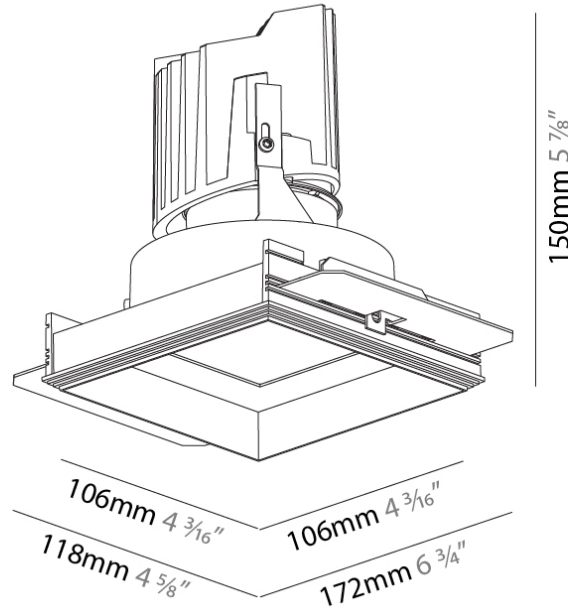

ELECTRICAL

Lamp Type: LED (Zhaga Standard)
Input Wattage (W): 15.5
Total Output Wattage (W): 14.5
Dimming: Tri-Mode (Non-Dimming and Phase Dimming (120Vac only) and 0-10V Dimming)
Driver Included: No
Driver Location: Recessed Housing
Driver Type: Constant Current - Universal
Driver Class: Class 2
Housing: See components
Input Voltage (V): 120 - 277
Constant Current (MA): 500

LED

Number of LEDs: 1
Color Temperature (°K): 2700 / 3000 / 3500 / 4000
Max. Delivered Lumen (lm): 940 / 980 / 1029 / 1050
Nominal Lumen (lm): 1386 / 1438 / 1511 / 1542
CRI: >90 CRI
Efficiency (%): 87.9 / 88.4 / 87.9
Lamp Life (hrs): 50000
Upon Request: RGB-W Tunable White Special Color Temperature Special LED

OPTICAL

Reflector: 20 / 40 / 60
Upon Request: Special Beam Angles

RATINGS AND CERTIFICATIONS

382, F 416-247-9319, www.zaneen.com

Created by Prolicht for North American standards. At the end of the existing Model #. For assistance on 'custom' specifications, contact zteam@zaneen.com. In a constant effort to supply the best product, we reserve the right to change specifications or materials without notice. The most recent specification sheets are found at zaneen.com

IP rating: IP20