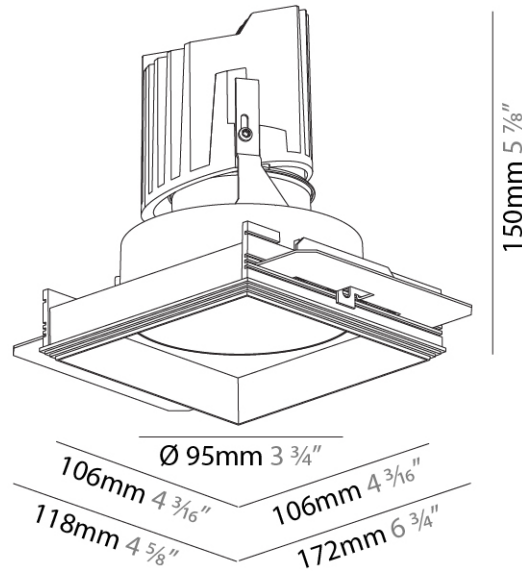

PHYSICAL

Shape: Square
Diameter (mm): 95
Diameter (in): 3 3/4
Length (mm): 106
Length (in): 4 3/16
Width (mm): 106
Width (in): 4 3/16
Depth (mm): 150
Depth (in): 5 7/8
Ceiling Thickness (mm): 10 / 12.5 / 15 / 25
Ceiling Thickness (in): 3/8 or 1/2 or 9/16 or 1
Min. Recessing Depth (mm): 170
Min. Recessing Depth (in): 6 11/16
Light Distribution: Downlight
Weight (kg): 0.705
Weight (lbs): 1.55
Fixture Finish: SSR / BKV / CWI / CRY / HAB / UFT / ITA / RUA / FTG / MYG / LOD / PUS / FRO / FUP / KIA / POP / BLS / SPG / MEY / GOH / GUM / CHC / COM / ABZ / JAG / OBR / MOS / ROR
Fixture Material: Aluminum Die Cast
Cut-out Measurements: 120mm / 4 3/4" x 120mm / 4 3/4"
Upon Request: Unique Ceiling Thickness

ELECTRICAL

Lamp Type: LED (Zhaga Standard)
Input Wattage (W): 15.5
Total Output Wattage (W): 14.5
Dimming: Tri-Mode (Non-Dimming and Phase Dimming (120Vac only) and 0-10V Dimming)
Driver Included: No
Driver Location: Recessed Housing
Driver Type: Constant Current - Universal
Driver Class: Class 2
Housing: See components
Input Voltage (V): 120 - 277
Constant Current (MA): 500

LED

Number of LEDs: 1
Color Temperature (°K): 2700 / 3000 / 3500 / 4000
Max. Delivered Lumen (lm): 940 / 980 / 1029 / 1050
Nominal Lumen (lm): 1386 / 1438 / 1511 / 1542
CRI: >90 CRI
Efficiency (%): 87.9 / 88.4 / 87.9
Lamp Life (hrs): 50000
Upon Request: RGB-W Tunable White Special Color Temperature Special LED

OPTICAL

Reflector°: 20 / 40 / 60
Upon Request: Special Beam Angles

© 2024 Zaneen Lighting, Inc. 1280-3382, F 416-247-9319, www.zaneen.com

Available for international specifications by adding 'INT' at the end of the existing Model #. For assistance on 'custom' specifications, contact zteam@zaneen.com. In a constant effort to supply the best product, we reserve the right to change specifications or materials without notice. The most recent specification sheets are found at zaneen.com

IP rating: IP20